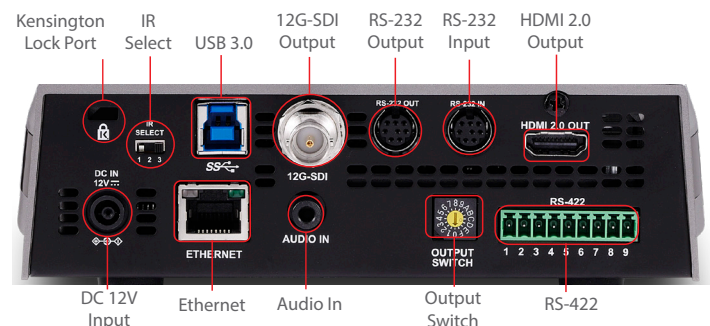

I/O CONNECTIONS

Lumens®

Lumens Integration, Inc.
4116 Clipper Court
Fremont, CA, 94538
Phone: +1-866-600-0988
Fax: +1-510-252-1389

Lumens Europe
De Nayerstraat 17 9470
Denderleeuw Belgium
Phone : +32-473-58-38-95
Fax : +32-2-452-76-00

www.MyLumens.com