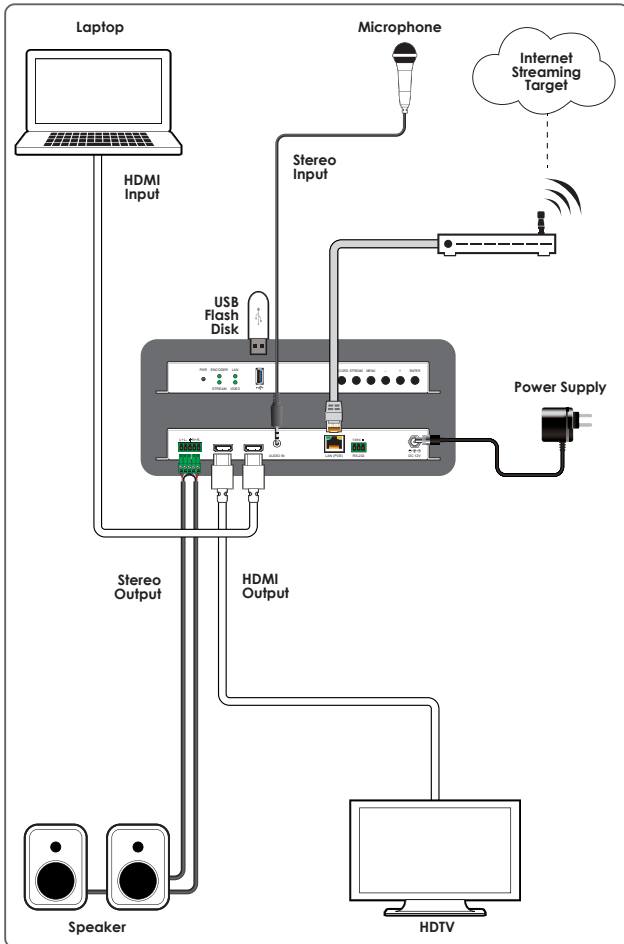

AVIP-S4601E

UHD+ H.264/H.265 Live Video Recorder/Streamer

AVIP-S4601E makes online broadcasting of live video, with a locally stored achieve, an easy and simple process. Video content up to 4K60 4:4:4 is supported and can be output up to 4K60 for a better quality for streaming. An HDMI output is provided for local monitoring of the selected input source. The video may also be recorded locally to a local network drive (via USB) or NAS(NFS/CIFS).

PANELS

DIAGRAM

FEATURES

- Integrated support for live streaming to Facebook, YouTube or Twitch channels
- Generated 3 simultaneous streams from the same video source (up to 1080P60fps) for easy system integration at multiple bandwidth targets.
- Control via front panel buttons, WebGUI, Telnet, RS-232, IR.

SPECIFICATIONS

Interfaces

Input Port	1 HDMI (Type-A) 1 Analog Stereo (3.5mm)
Output Port	1 HDMI (Type-A) 1 Balance Audio (5 pin Terminal block) 1 USB2.0 (Type-A)
Bi-directional Port	1 GbE LAN (RJ-45)
Control I/O	1 RS-232 (3-pin terminal block)

Audio

HDMI	LPCM (2 Channels)
Line In	2 Vrms S/N Ratio: > 80dB (1kHz with 0dBFS)
Line Out	2 Vrms S/N Ratio: > 80dB (1kHz with 0dBFS)

Power

Power Supply	12V/3A DC (Locking)
Power Consumption	10.45W

Enclosure