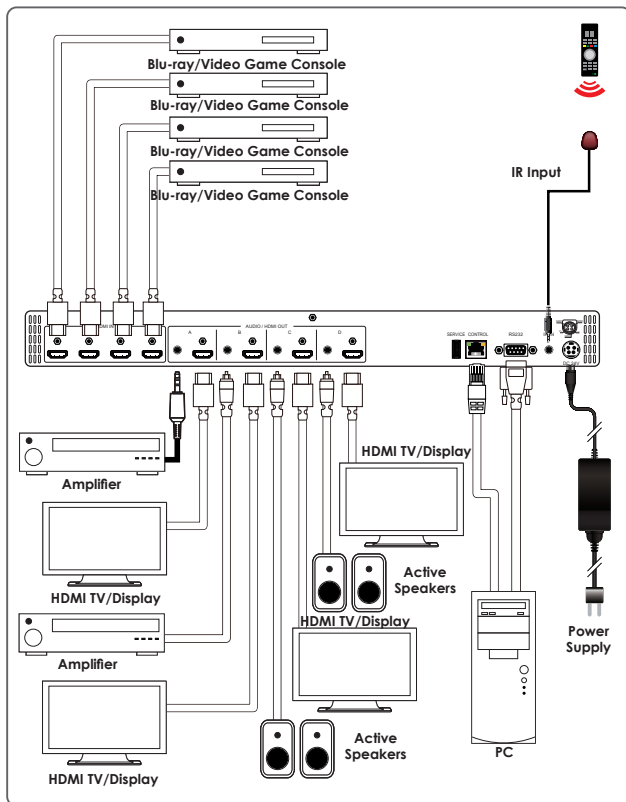

CPLUS-V4H4HPA

UHD+ 4x4 Matrix with Audio Output

This 4K UHD 4 by 4 Matrix provides the ability to connect up to four 4K UHD HDMI sources to up to four 4K UHD HDMI displays and freely switch between them. This unit comes with full support for 18Gbps (600MHz) resolutions up to, and including 4K@60Hz (4:4:4, 8-bit) as well as support for 16-bit Deep Color, HDR (High Dynamic Range), HD audio and other features defined by the HDMI 2.0 specification. With a comprehensive EDID management feature that includes the ability to select between built in default EDID, EDID copied from connected sink devices, as well as a configurable EDID, this matrix can solve many interconnectivity problems. The built in OSD has the ability to display user editable general information text so each output can display up to 2 lines of customized text on top of the video source in the color of your choice. This unit provides an intuitive set of front panel controls with an OSD as well as RS-232, telnet, WebGUI, and IR remote control options.

PANELS

DIAGRAM

FEATURES

- HDMI input and output with 18Gbps (600MHz) 4K UHD support
- DVI 1.0 compliant with the use of an HDMI-DVI adaptor
- Supports HD resolutions up to 3840x2160@60 Hz (YUV 4:4:4, 8-bit) & 4096x2160@60 Hz (YUV 4:4:4, 8-bit)
- Supports 16-bit Deep Color up to 1080p60
- Supports pass-through of LPCM 7.1, bitstream and HD bitstream audio formats
- Supports six internal EDIDs, four external EDIDs copied from connected devices, and four user provided EDIDs
- OSD with user customizable information text
- Intuitive control interface including telnet, WebGUI, OSD, IR remote and RS-232

SPECIFICATIONS

Interfaces

Input Port	4 HDMI
Output Port	4 HDMI 4 Stereo Audio (3.5mm)
Service Port	1 USB Type A
Control Port	1 Control (RJ 45) 1 RS-232 (9-pin D-sub)

Video

HDMI Compliance	HDMI 2.0 (DVI 1.0)
HDCP Compliance	2.x
Input Signal Types	4096x2160p@60 8-bit YUV 4:4:4, HDR 10
Output Signal Types	4096x2160p@60 8-bit YUV 4:4:4, HDR 10